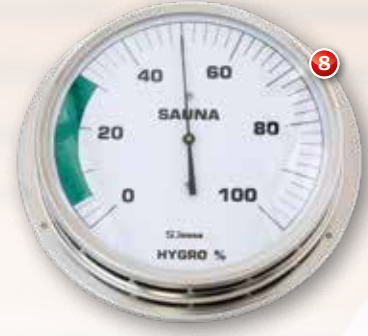

item description	size	item number	unit price	from 3 pieces	from 10 pieces	from 25 pieces	from 50 pieces
1	13 cm	4110					
2 Sauna Hygrotherm, Classic	13 cm, flange	4110-F					
3	16 cm	4125					
4	13 cm	4113					
5 Sauna Thermometer, Classic	13 cm, flange	4113-F					
6	16 cm	4128					
7	13 cm	4112					
8 Sauna Hygrometer, Classic	13 cm, flange	4112-F					
9	16 cm	4127					

All prices apply only to industry, trade, craft and commerce and are subject to VAT ex warehouse. No minimum quantity surcharge.