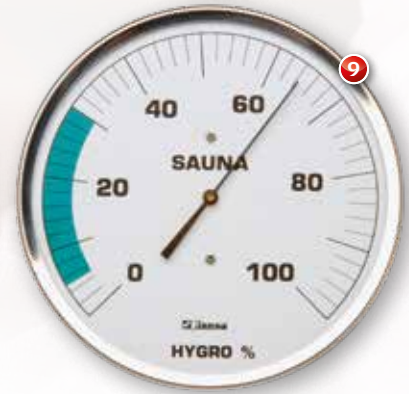

item description	size	item number	unit price	from 3 pieces	from 10 pieces	from 25 pieces	from 50 pieces
1	13 cm	4110					
2 Sauna Hygrotherm, Classic	13 cm, flange	4110-F					
3	16 cm	4125					
4	13 cm	4113					
5 Sauna Thermometer, Classic	13 cm, flange	4113-F					
6	16 cm	4128					
7	13 cm	4112					
8 Sauna Hygrometer, Classic	13 cm, flange	4112-F					
9	16 cm	4127					

All prices apply only to industry, trade, craft and commerce and are subject to VAT ex warehouse. No minimum quantity surcharge.