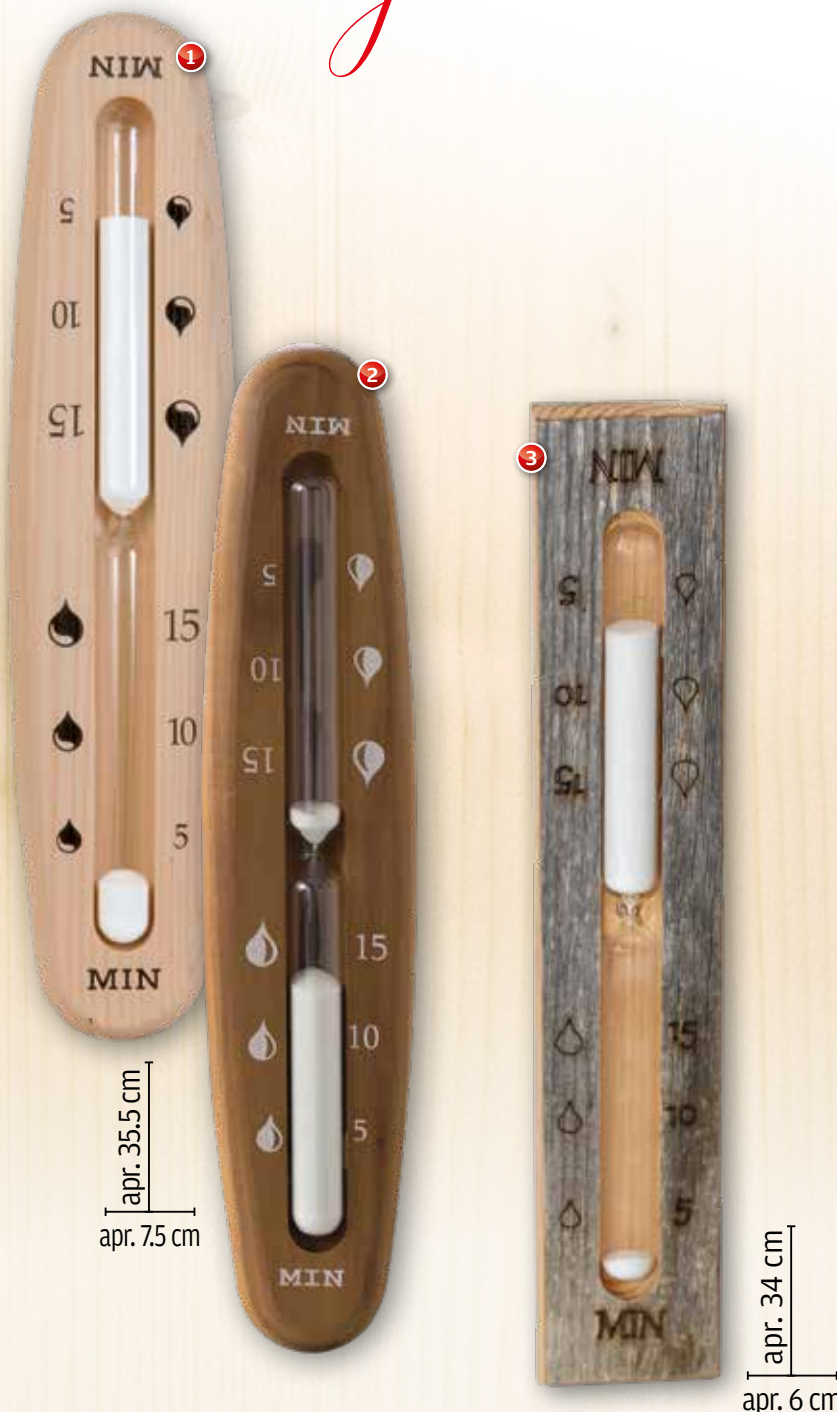

always keeping
an eye on the
right time

Sauna Hourglass Exclusive, 15 min.

Very generous design. Made of solid conifer wood.

① sand color: white Item-No. 5460

as above, but made of thermo-treated wood.

② color: white Item-No. 5460-1

Sauna Hourglass Rustic, 15 min.

Rustic hourglass made of old, Finnish Kelo wood. Ideal for log and rustic saunas.

Apr. dim.: W × L × D: 6 × 34 × 2 cm.

③ sand color: white Item-No. 5405

item description	material	item number	unit price	from 3 pieces	from 10 pieces	from 25 pieces	from 50 pieces
① Sauna Hourglass Exclusive, 15 minutes	conifer	5460					
② Sauna Hourglass Exclusive, 15 minutes	thermo	5460-1					
③ Sauna Hourglass Rustic, 15 minutes	kelo	5405					

All prices apply only to industry, trade, craft and commerce and are subject to VAT ex warehouse. No minimum quantity surcharge.