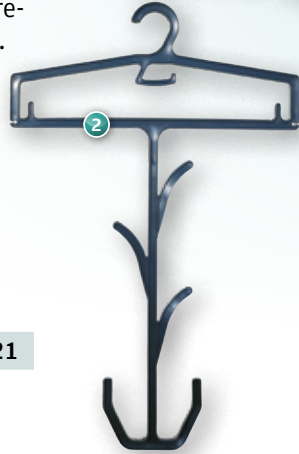

Bathroom Clothes Hanger

incl. net bag

Hanger with various hanging hooks made of impact-resistant and break-proof plastic (PP) and net bag made of cotton.

Hanger short, with net bag,
Apr. dim. without net bag: 41 × 18 cm.

① Item-No. 0320

as above, but long. Net bag corresponds to that of item no. 0320.

Hanger long, with net bag,
Apr. dimensions: 41 × 61 cm.

② Item-No. 0310

Net Bag

Single net bag made of cotton.

③ without illust. Item-No. 0321