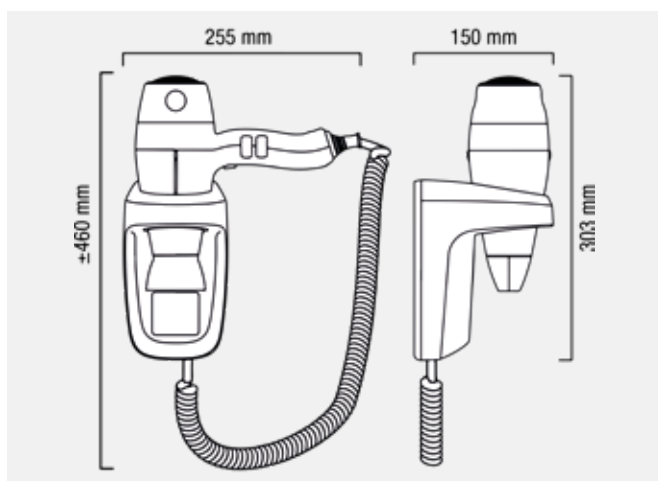

Hand Hair Dryer Swiss Silent Jet Push 2000 W

- Collector motor AC LONG-LIFE
- On/Off pressure switch
- 6 temperature/airflow switch combinations
- Removable metal filter
- TOUCH ME cool nozzle (7.5 cm)
- Spiral cable

2 + black

Item-No. 9142