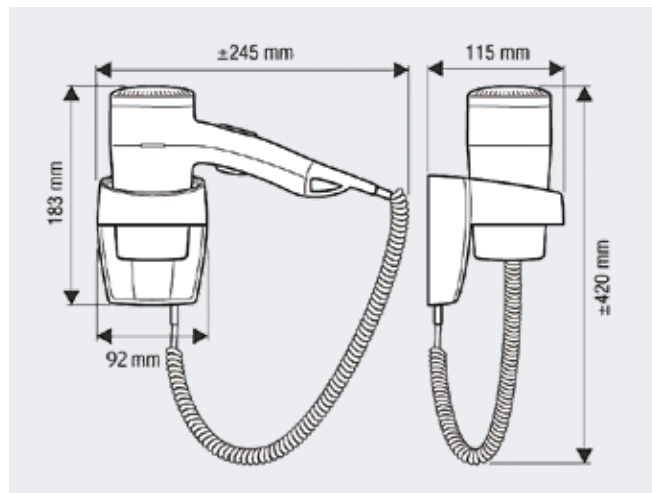

SWISSMADE+

item description	color	item number	unit price	from 3 pieces	from 10 pieces	from 25 pieces	from 50 pieces
1 Hair Dryer Hotello 1200 W	silver/black	9120					
2	white	9120-1					
3 Spare Hose with Handle for Hotello	silver/black	9121					
4	white	9121-1					
5 Hair Dryer Premium 1100 W	white	9130					

All prices apply only to industry, trade, craft and commerce and are subject to VAT ex warehouse. No minimum quantity surcharge.