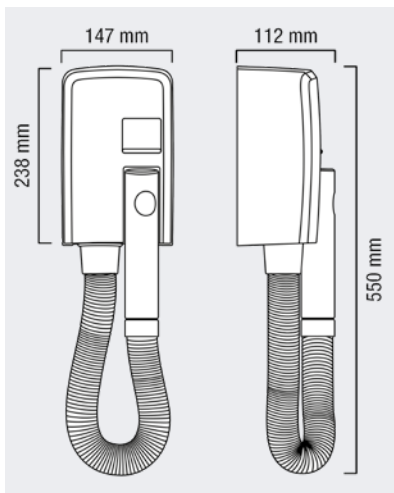

SWISSMADE+

item description	color	item number	unit price	from 3 pieces	from 10 pieces	from 25 pieces	from 50 pieces
1 Hair Dryer Hotello 1200 W	silver/black	9120					
2	white	9120-1					
3 Spare Hose with Handle for Hotello	silver/black	9121					
4	white	9121-1					
5 Hair Dryer Premium 1100 W	white	9130					

All prices apply only to industry, trade, craft and commerce and are subject to VAT ex warehouse. No minimum quantity surcharge.