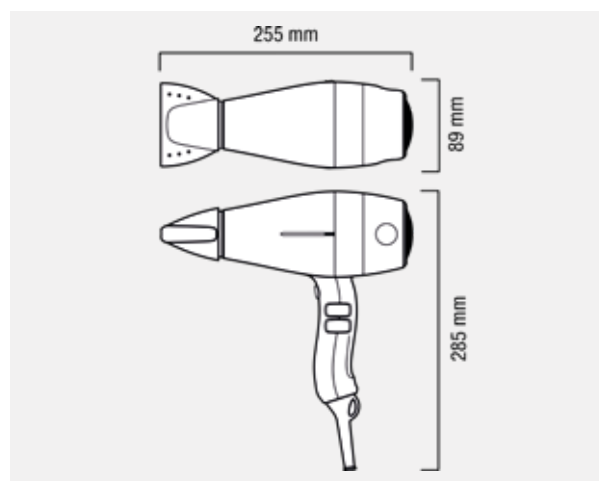

item description	color	item number	unit price	from 3 pieces	from 10 pieces	from 25 pieces	from 50 pieces

1	Hair Dryer Silent Jet Protect 2000 W	white	9143				
2	Hair Dryer Swiss Silent Jet Push 2000 W	black	9142				

All prices apply only to industry, trade, craft and commerce and are subject to VAT ex warehouse. No minimum quantity surcharge.