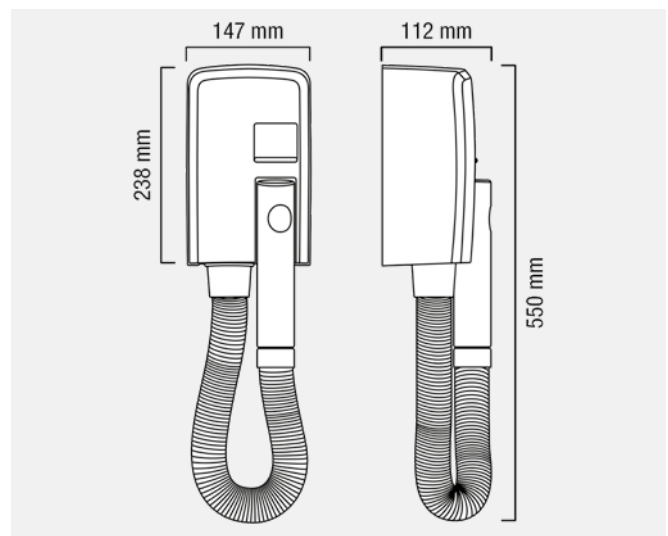

item description	color	item number	unit price	from 3 pieces	from 10 pieces	from 25 pieces	from 50 pieces
1 Hair Dryer Hotello BLDC 1500 W	white	9122					

All prices apply only to industry, trade, craft and commerce and are subject to VAT ex warehouse. No minimum quantity surcharge.