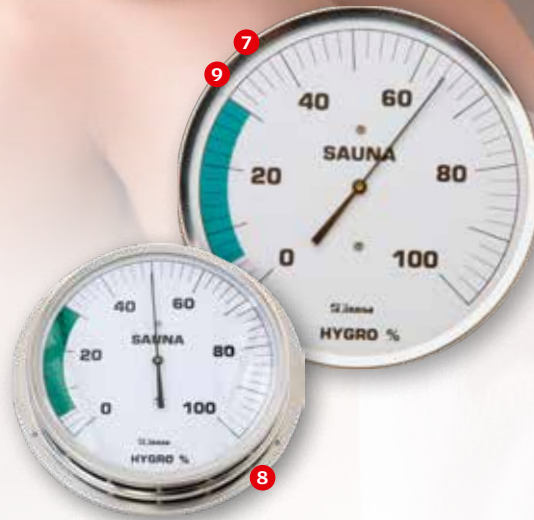

Sauna Hygrometer "Classic"

Precision device, range 0-100% rel. humidity. Sauna measurement range highlighted in colour. Stainless steel housing.

7 13 cm scale Item-No. 4112

as above, but with a surrounding flange.

8 13 cm scale Item-No. 4112-F

as above, w/o flange but with Ø 16 cm.

9 16 cm scale Item-No. 4127