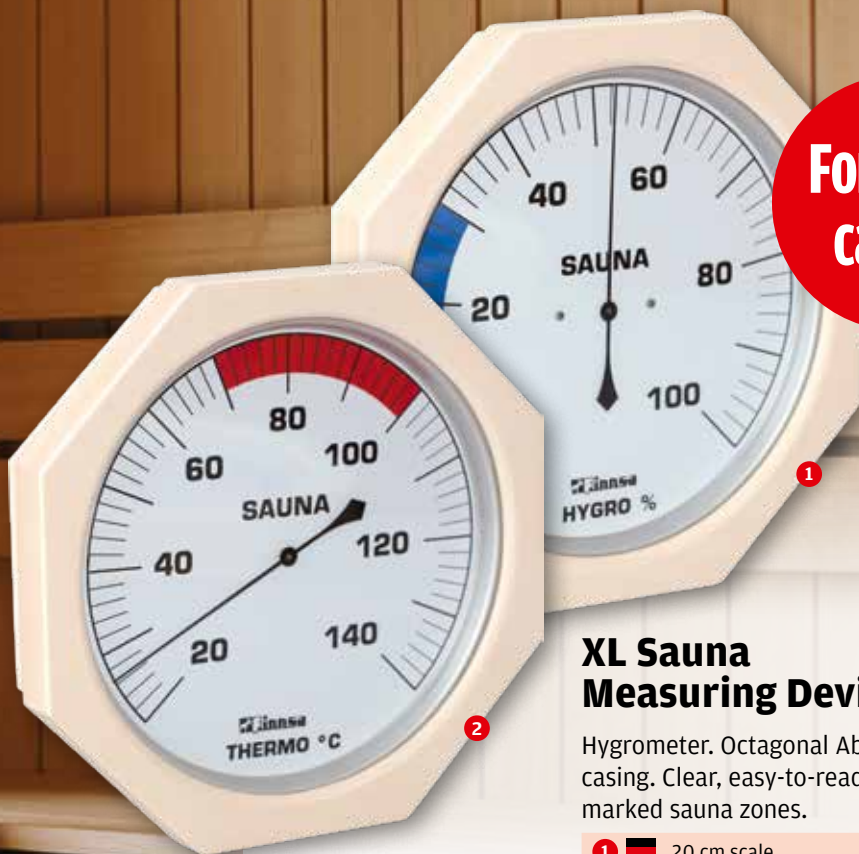

**For large
cabins**

XL Sauna Measuring Devices

Hygrometer. Octagonal Abachi wood casing. Clear, easy-to-read scale with marked sauna zones.

1 20 cm scale Item-No. 4175

as above, but thermometer.

2 20 cm scale Item-No. 4176

Sauna Measuring Devices Teardrop-Shaped

Thermometer set in wood.

Dimensions approx.: 13.5 × 16 cm.

3 10 cm scale Item-No. 5410

as above, but hygrometer.

Maße ca.: 13.5 × 16 cm.

4 10 cm scale Item-No. 5411