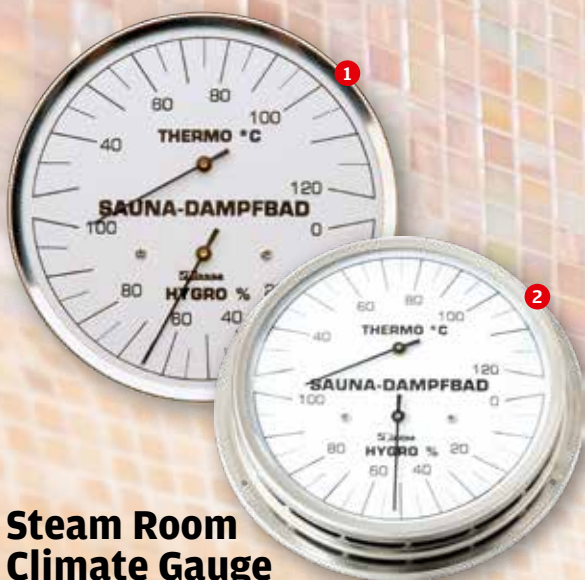

## Steam Room Climate Gauge

Highly readable instrument with a stainless steel, corrosion-resistant case.

Measurement range: Hygrometer 0-100% rel. humidity, Thermometer 30-120°C.

**1** 13 cm scale Item-No. 4130