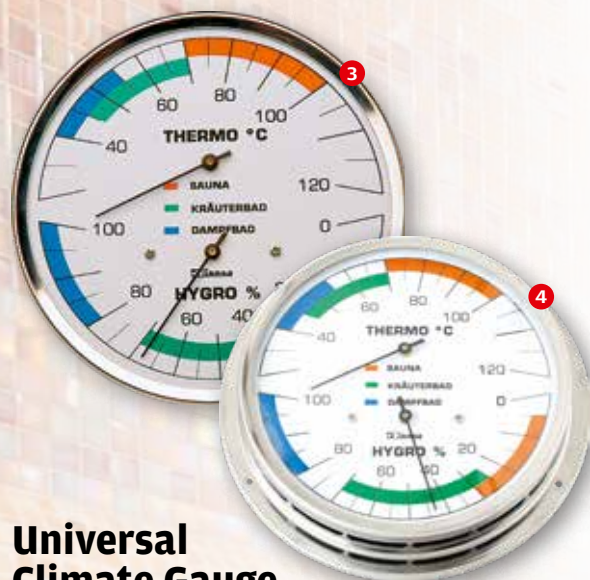

Universal Climate Gauge

Precision Instrument for Sauna, Herbal Bath, and Steam Room. Stainless Steel Housing. All measurement ranges are color-coded for each type of bath.

3 13 cm scale Item-No. 4150

as above, but with a surrounding flange.

4 13 cm scale Item-No. 4150-F

Electronic Hygro-Thermometer

Measuring Device with Digital LED Display and Separate Sensor Housing. Suitable for both indoor and outdoor mounting. Concealed mounting. Protection class IP 24.

Measuring ranges: Temperature 0-125 °C. Relative humidity 0-60 %. Includes plug-in power supply and 3 m heat-resistant cable.

Dim. approx.: L×H×D: 22.5 × 10.5 × 6 cm, Digit height 2.5 cm.

5 Item-No. 4160

Info

Install all measuring instruments at head height on the upper sauna bench for the most accurate results.

All instruments can be adjusted with a screwdriver.