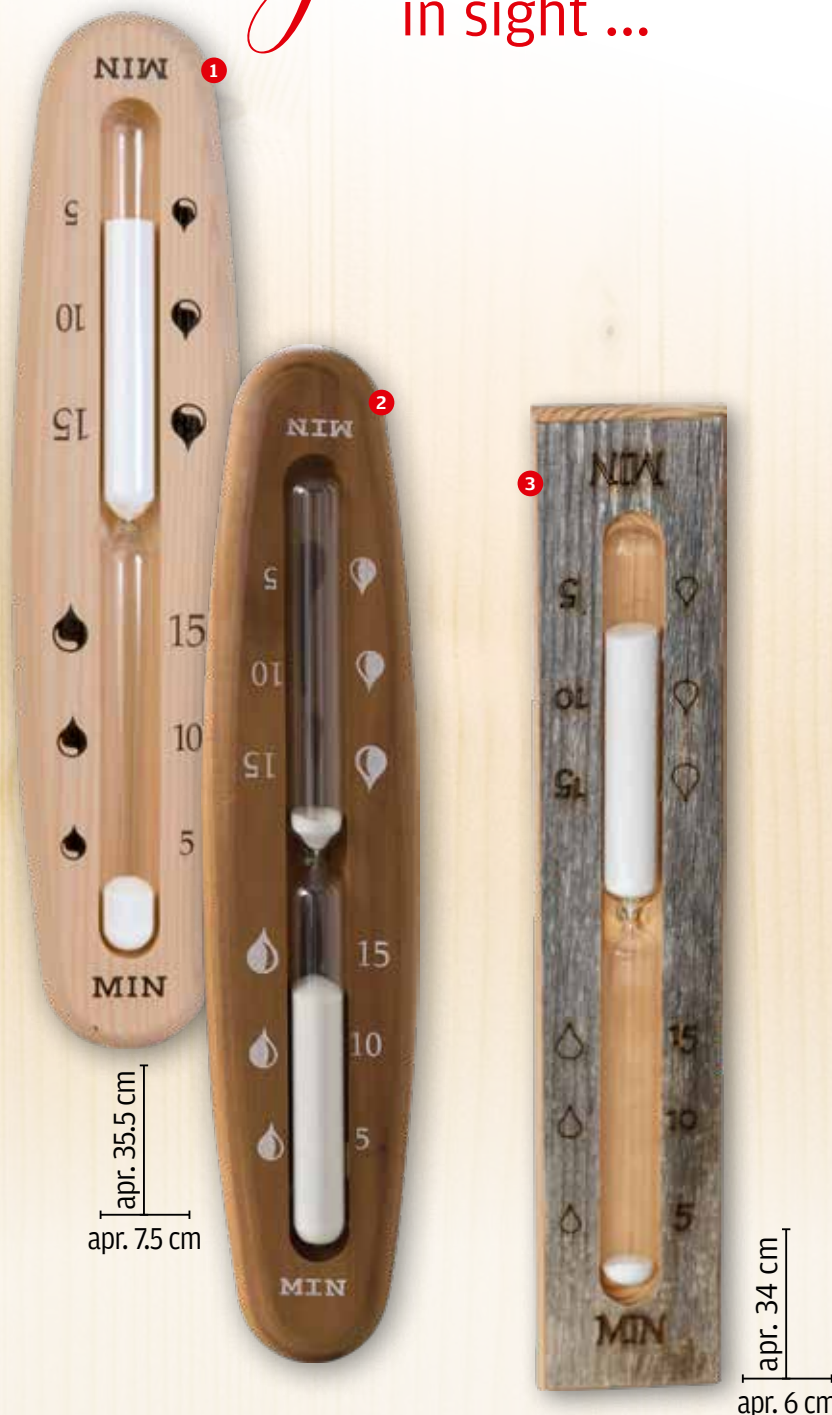

## Sauna Hourglass Exclusive, 15 min.

Very generous design.  
Made of solid softwood.

1  Sand colour: white Item-No. 5460

as above, but made of thermo wood.

2  Sand colour: white No. 5460-1

## Sauna Hourglass Rustic, 15 min.

Authentic hourglass made from  
old Finnish Kelo wood. Ideal for log  
and rustic-style saunas.

Dim. appr.: W × L × D: 6 × 34 × 2 cm.

3  Sand colour: white No. 5405

Item description