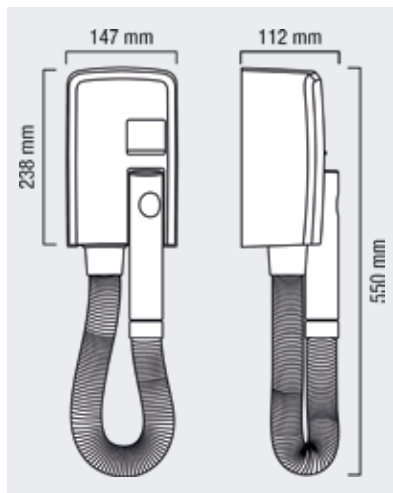

SWISSMADE+

Item description	Colour	Item number	Unit price	from 3 pieces	from 10 pieces	from 25 pieces	from 50 pieces
1 Hair Dryer Hotello 1200 W	silver/black	9120					
2	white	9120-1					
3 Replacement Hose with Handle for Hotello	silver/black	9121					
4	white	9121-1					
5 Hair Dryer Premium 1100 W	white	9130					

All prices apply only to industry, trade, craft and commerce and are subject to VAT ex warehouse. No minimum quantity surcharge.