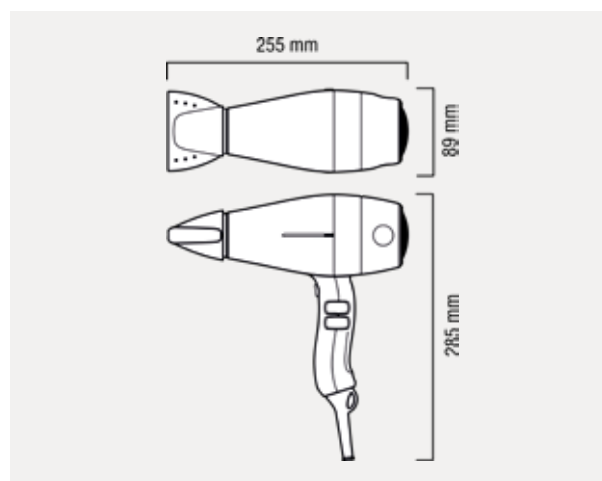

Item description	Colour	Item number	Unit price	from 3 pieces	from 10 pieces	from 25 pieces	from 50 pieces
1 Hair Dryer Silent Jet Protect 2000 W	white	9143					
2 Hair Dryer Swiss Silent Jet Push 2000 W	black	9142					

All prices apply only to industry, trade, craft and commerce and are subject to VAT ex warehouse. No minimum quantity surcharge.