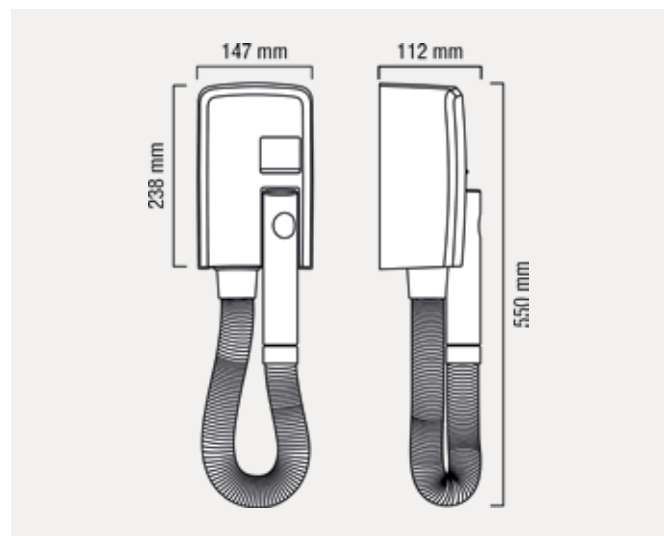

The professional
Hair Dryer
for public facilities
with high frequency of use

Suitable for swimming pools, sports halls, spas, wellness clubs, fitness studios, public saunas, and more.

**Wall-Mounted Hair Dryer
Hotello BLDC 1500 W**

- Super compact (14.7 × 23.8 cm)
- Flexible hose 1.20 m
- Powerful airflow
- Durable "Heavy Duty" ENDURO Brushless BLDC motor
- Automatic start when the handle is lifted
- 8-minute safety shut-off timer
- Cool-Touch rotating handle
- Convenient wall mounting without opening the device
- Electrical hardwiring or direct plug-in connection
- Includes screws/plugs for wall mounting
- Protection class IP34
- Splash-proof

1 + white Item-No. 9122

SWISSMADE

Item description	Colour	Item number	Unit price	from 3 pieces	from 10 pieces	from 25 pieces	from 50 pieces
1 Hair Dryer Hotello BLDC 1500 W	white	9122					

All prices apply only to industry, trade, craft and commerce and are subject to VAT ex warehouse. No minimum quantity surcharge.