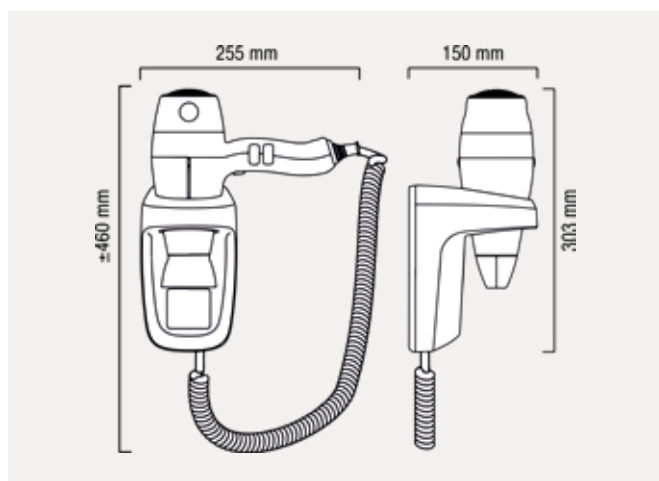

Item description	Colour	Item number	Unit price	from 3 pieces	from 10 pieces	from 25 pieces	from 50 pieces
1 Hair Dryer Silent Jet Protect 2000 W	white	9143					
2 Hair Dryer Swiss Silent Jet Push 2000 W	black	9142					

All prices apply only to industry, trade, craft and commerce and are subject to VAT ex warehouse. No minimum quantity surcharge.