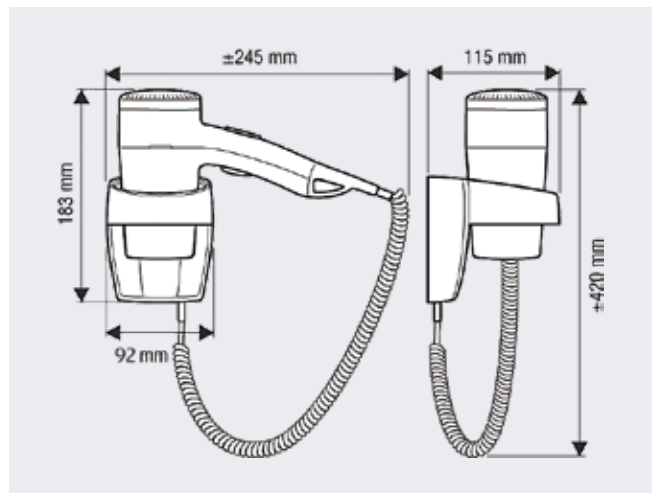

SWISSMADE+

Item description	Colour	Item number	Unit price	from 3 pieces	from 10 pieces	from 25 pieces	from 50 pieces
1 Hair Dryer Hotello 1200 W	silver/black	9120					
2	white	9120-1					
3 Replacement Hose with Handle for Hotello	silver/black	9121					
4	white	9121-1					
5 Hair Dryer Premium 1100 W	white	9130					

All prices apply only to industry, trade, craft and commerce and are subject to VAT ex warehouse. No minimum quantity surcharge.